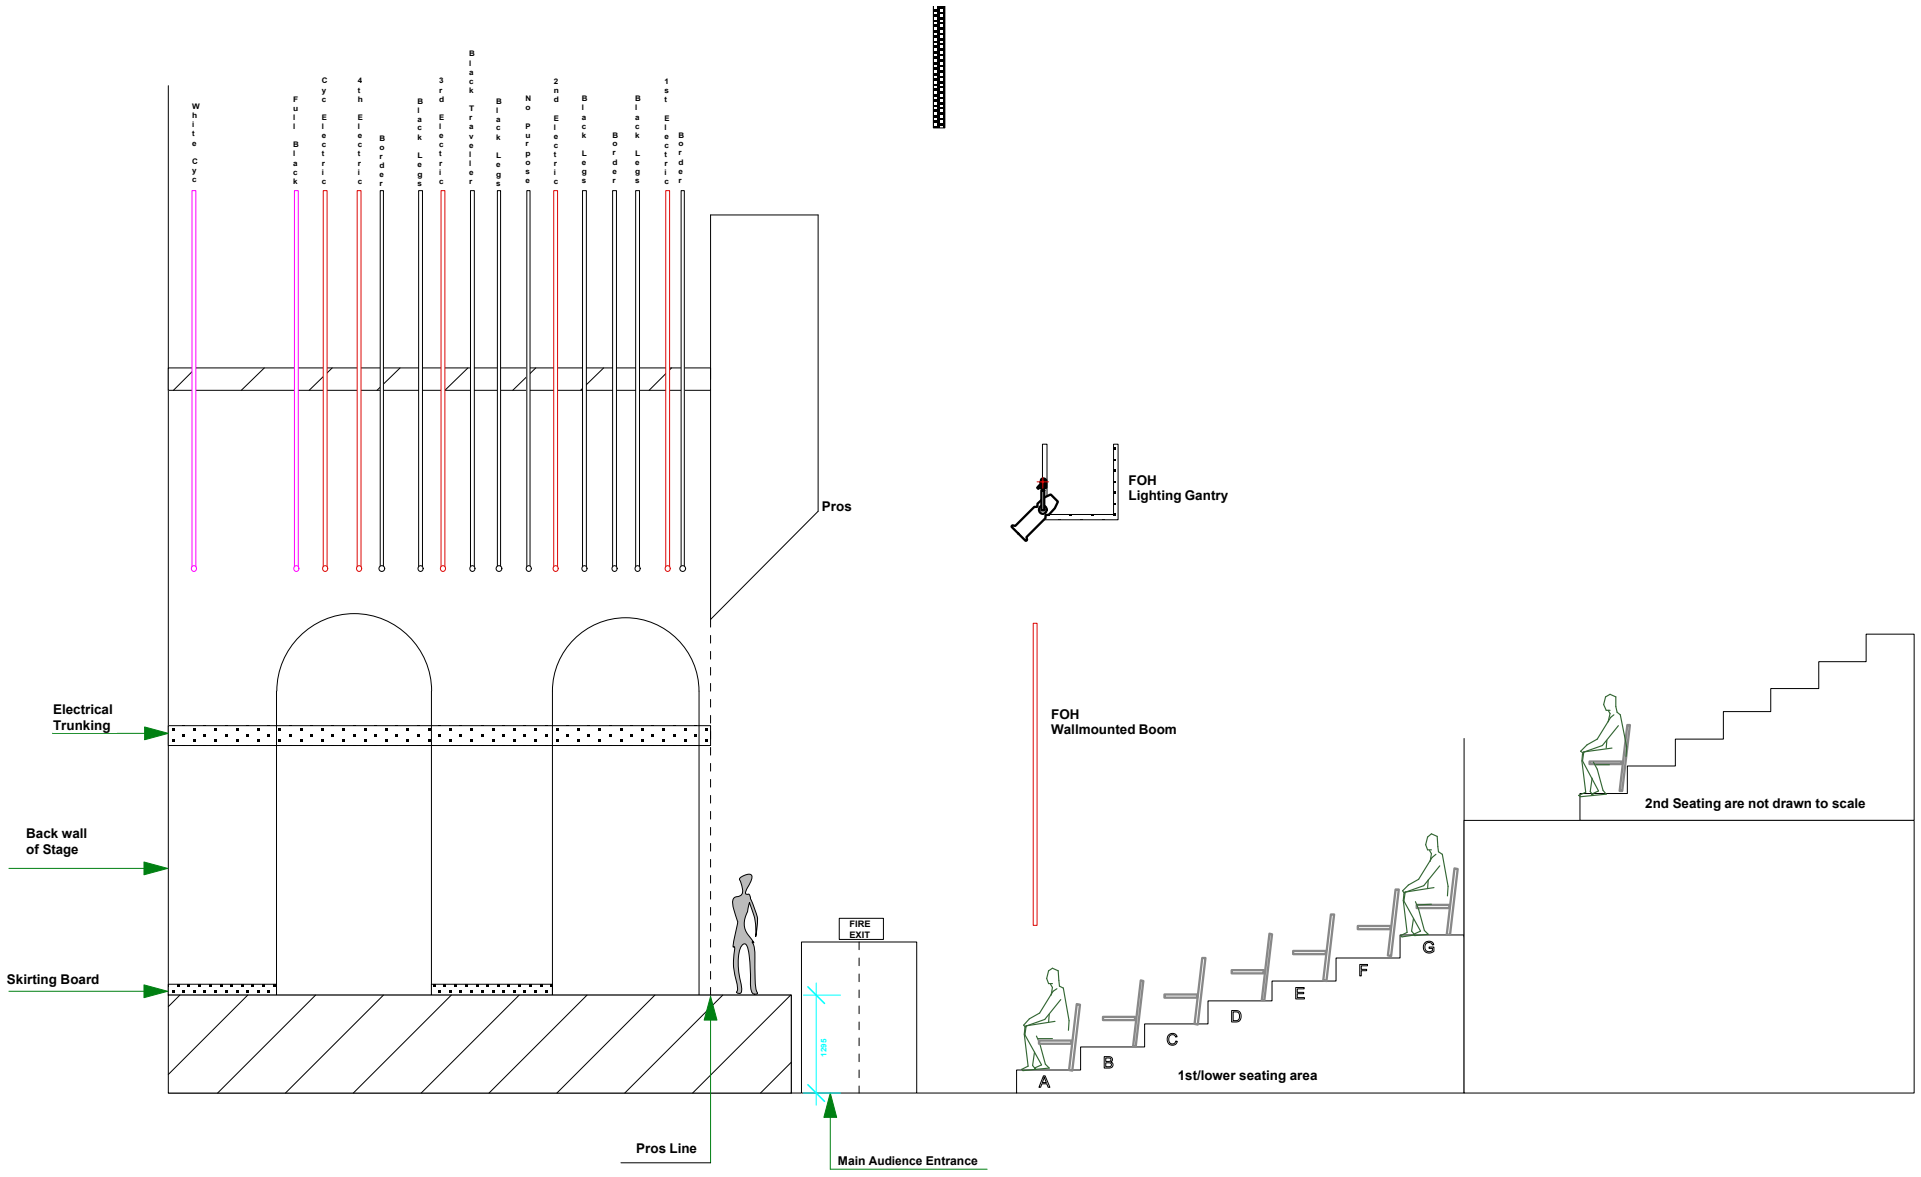

Whistle Cycles

Fly Back Cycles

4th Electric

3rd Electric

Back Legs

Black Traveler

Back Legs

No puppets

2nd Electric

Back Legs

Back Legs

Black Legs

1st Electric

Back Legs

Pros

Electrical Trunking

Back wall of Stage

Skirting Board

FIRE EXIT

Pros Line

Main Audience Entrance

FOH Lighting Gantry

FOH Wallmounted Boom

A

B

C

D

E

F

G

1st/lower seating area

2nd Seating are not drawn to scale