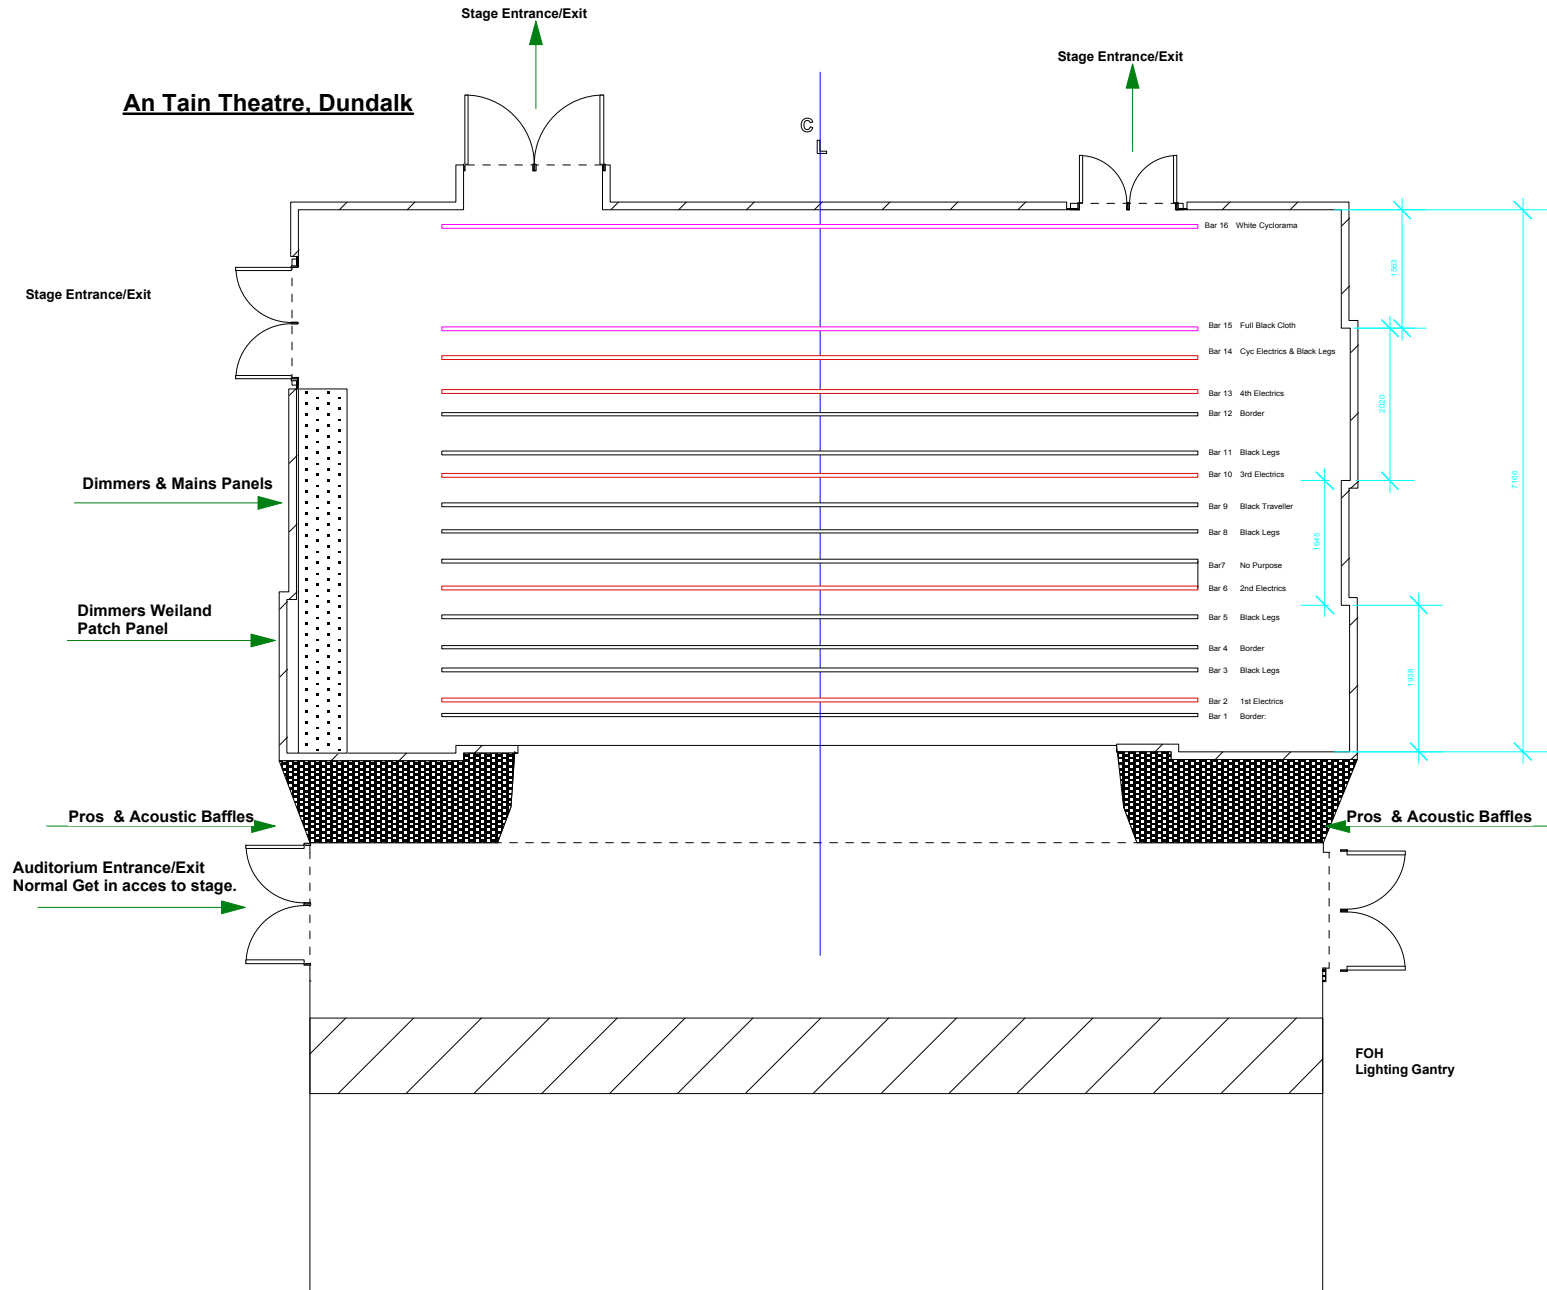

An Tain Theatre, Dundalk