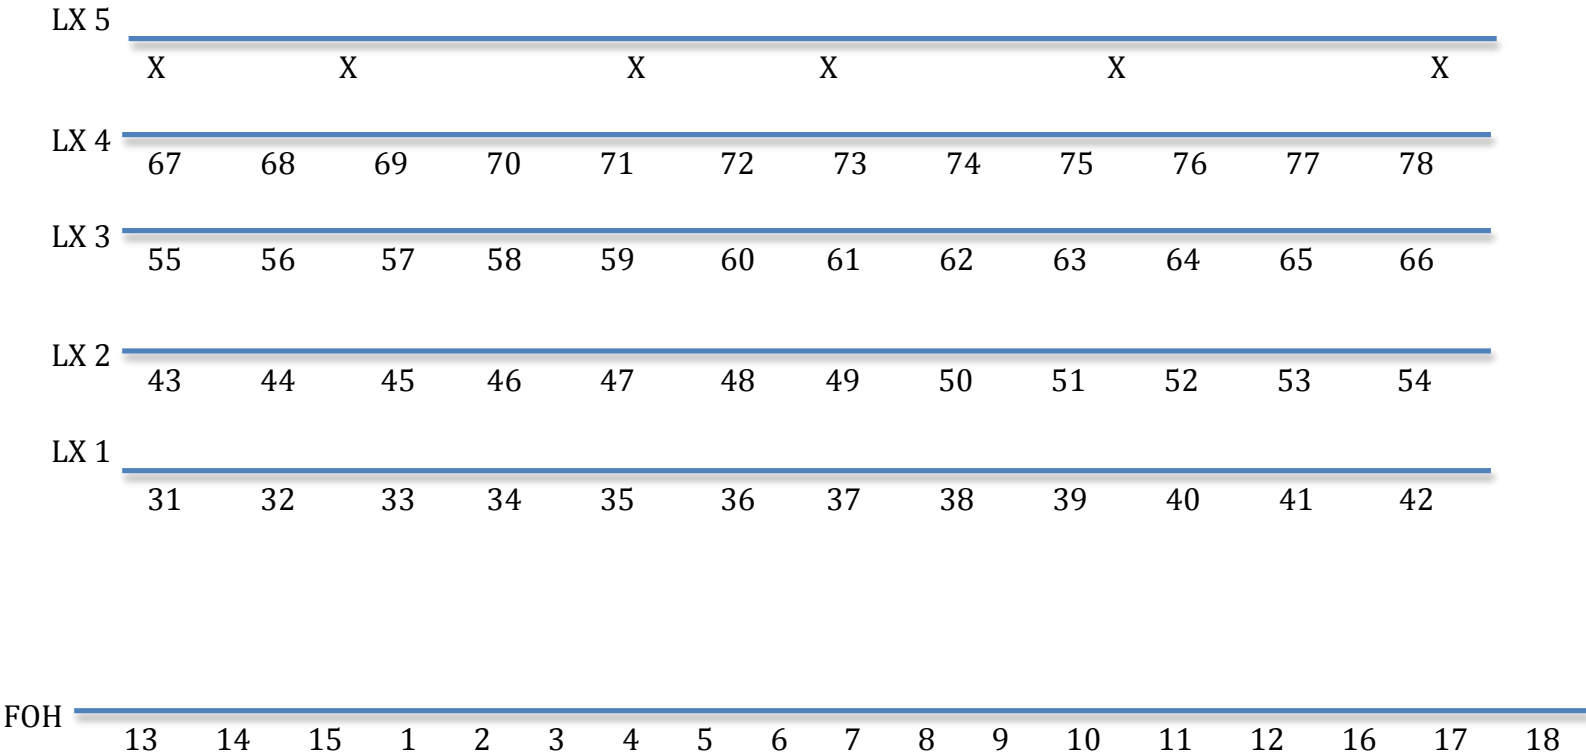

# AN TAIN LX DIMMER PLAN

79 80 81  
82 83 84

USR

25 26 27  
28 29 30

DSR

24  
23  
22  
21  
20  
19

FOH BOOM SR

79 80 81  
82 83 84

USL

25 26 27  
28 29 30

DSL

24  
23  
22  
21  
20  
19

FOH BOOM SL

**NB: A total of 84 dimmers. 16 AMP HOUSE**